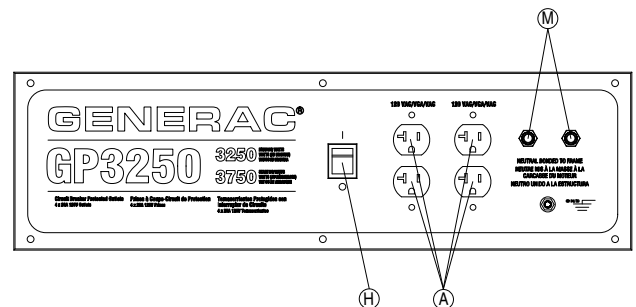

## customer connections

Outlets

A (4) 5-20R 120V

Circuit Breakers

M (2) 20A

Other Features

H On/Off Switch

## specifications

Product Series	GP3250
Model	5724-0
Configuration/Emissions	49/CSA
A/C Rated Output Watts:	3250
A/C Maximum Output Watts:	3750
A/C Voltage	120/240VAC
A/C Frequency	60 Hz
Rated 120/240 VAC Amperage	13.5
Max 120/240 VAC Amperage	15.6
Engine Displacement	206cc
Engine Type	OHV
Engine RPM	3600
Recommended Oil	5W30
Lubrication Method	Splash Sump
Choke Type	Manual Lever
Fuel Shut Off	Manual Lever
Idle Control	Full Speed
Starting Method	Manual
Battery	n/a
Battery Size	n/a
Low Oil Shutdown Method	Low Level