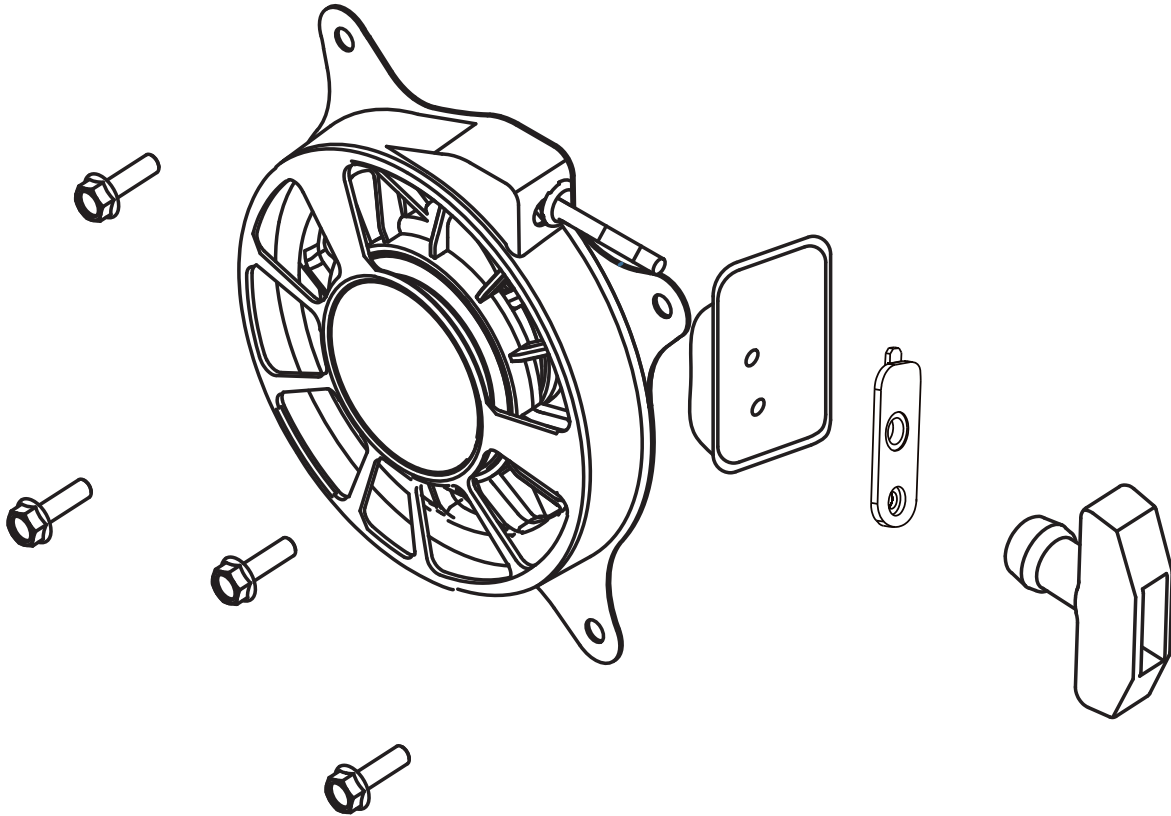

PARTS BREAKDOWN INVERTER GENERATOR

MODEL:BE7500iD

BEPOWEREQUIPMENT

.COM

PARTS BREAKDOWN INVERTER GENERATOR

MODEL:BE7500iD

CRANKCASE

REF #	DESCRIPTION	QTY	BE PART #
1	STARTING MOTOR W/BOLTS	2	85.561.052
2	TEMPERATURE SENSOR	1	85.561.030

PARTS BREAKDOWN INVERTER GENERATOR

MODEL:BE7500iD

CRANKCASE COVER

REF #	DESCRIPTION	QTY	BE PART #
1	LOW OIL SENSOR	1	85.561.092
2	MAGNETIC DIPSTICK	1	85.561.017

PARTS BREAKDOWN INVERTER GENERATOR

MODEL:BE7500iD

CYLINDER HEAD PARTS

REF #	DESCRIPTION	QTY	BE PART #
1	CYLINDER HEAD COVER ASSEMBLY	1	85.561.114
2	OIL CONDENSER	1	85.561.118
3	SPARK PLUG	1	85.561.115
4	INTAKE/EXHAUST STUD SET	2+2	85.561.116
5	CYLINDER HEAD GASKET	1	85.561.117

PARTS BREAKDOWN INVERTER GENERATOR

MODEL:BE7500iD

ENGINE STARTER

REF #	DESCRIPTION	QTY	BE PART #
1	RECOIL ASSEMBLY	1	85.561.064

PARTS BREAKDOWN INVERTER GENERATOR

MODEL:BE7500iD

VALVE SET

REF #	DESCRIPTION	QTY	BE PART #
1	VALVE SET	1	85.561.119