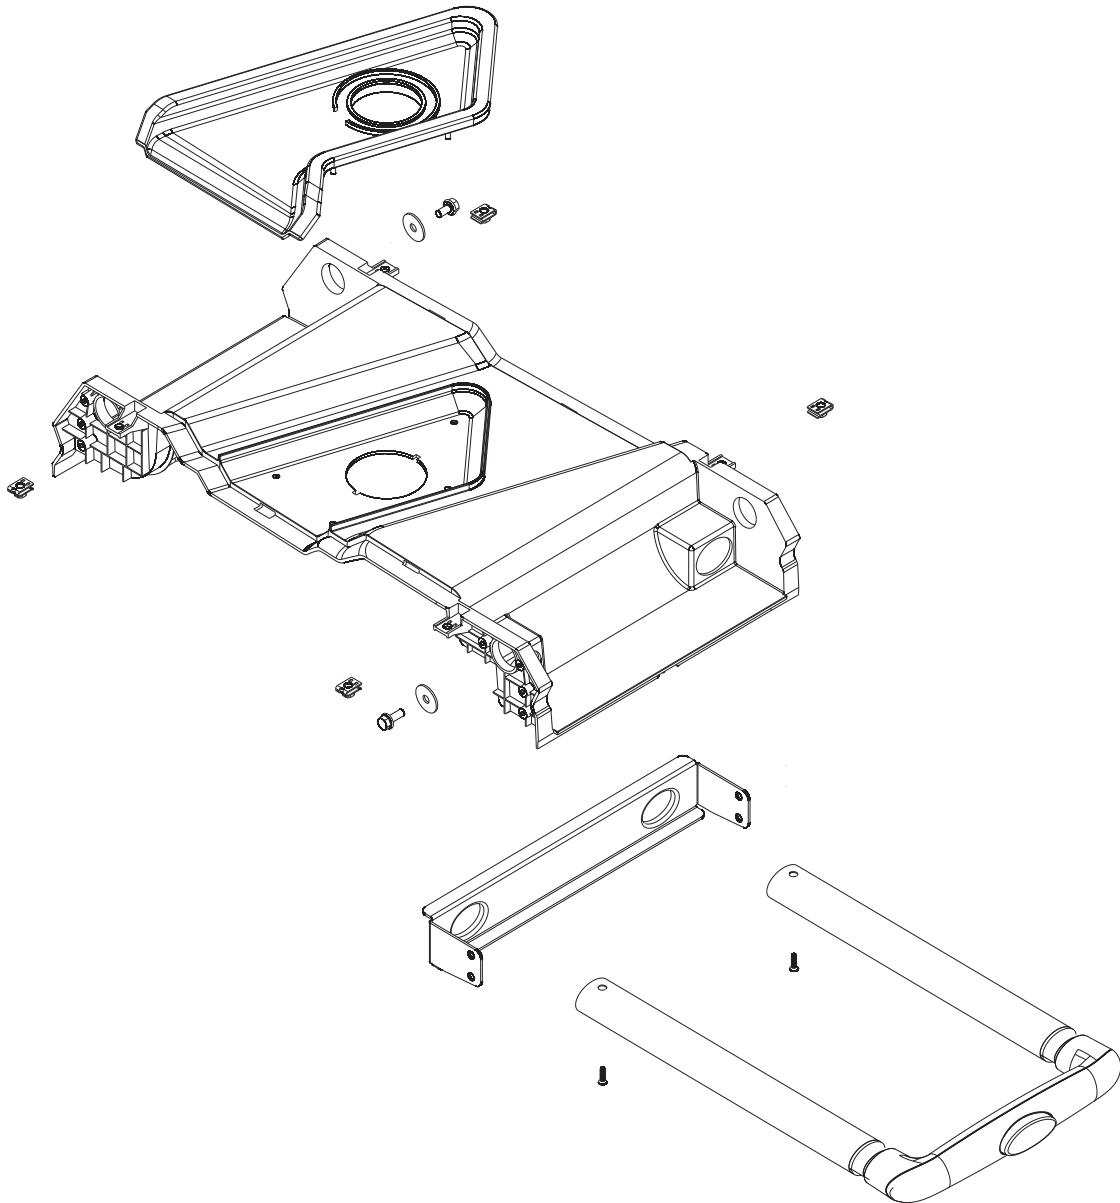

PULL ROD/HOUSING