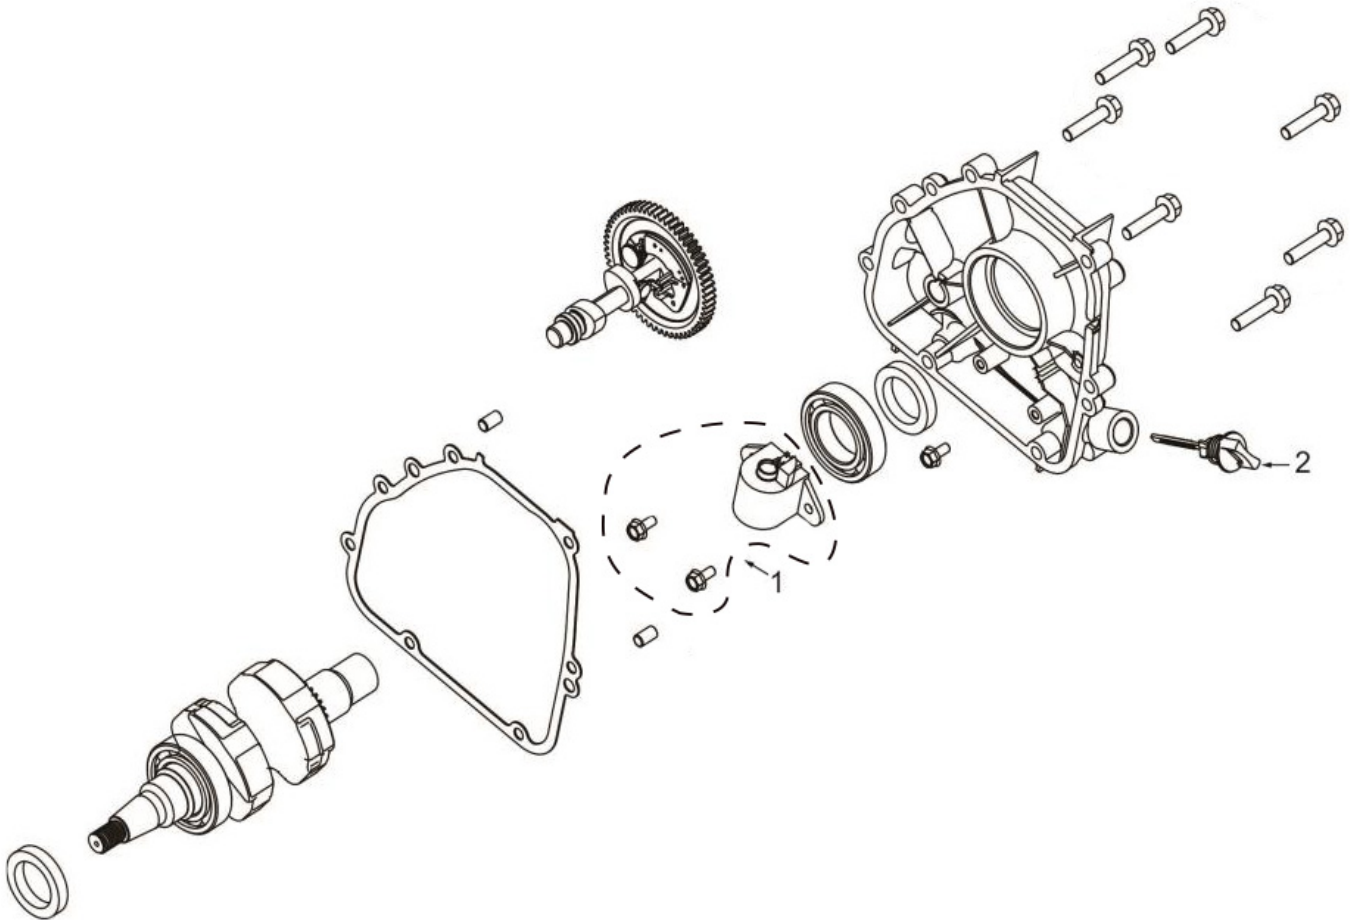

PARTS BREAKDOWN INVERTER GENERATOR

MODEL:BE7500iD

BEPOWEREQUIPMENT

.COM

PARTS BREAKDOWN INVERTER GENERATOR

MODEL:BE7500iD

CRANKCASE

REF #	DESCRIPTION	QTY	BE PART #
1	STARTING MOTOR W/BOLTS	2	85.561.052
2	TEMPERATURE SENSOR	1	85.561.030

PARTS BREAKDOWN INVERTER GENERATOR

MODEL:BE7500iD

CRANKCASE COVER

REF #	DESCRIPTION	QTY	BE PART #
1	LOW OIL SENSOR	1	85.561.092
2	MAGNETIC DIPSTICK	1	85.561.017

PARTS BREAKDOWN INVERTER GENERATOR

MODEL:BE7500iD

CYLINDER HEAD PARTS

REF #	DESCRIPTION	QTY	BE PART #
1	CYLINDER HEAD COVER ASSEMBLY	1	85.561.114
2	OIL CONDENSER	1	85.561.118
3	SPARK PLUG	1	85.561.115
4	INTAKE/EXHAUST STUD SET	2+2	85.561.116
5	CYLINDER HEAD GASKET	1	85.561.117

PARTS BREAKDOWN INVERTER GENERATOR

MODEL:BE7500iD

ENGINE STARTER

REF #	DESCRIPTION	QTY	BE PART #
1	RECOIL ASSEMBLY	1	85.561.064

PARTS BREAKDOWN INVERTER GENERATOR

MODEL:BE7500iD

VALVE SET

REF #	DESCRIPTION	QTY	BE PART #
1	VALVE SET	1	85.561.119