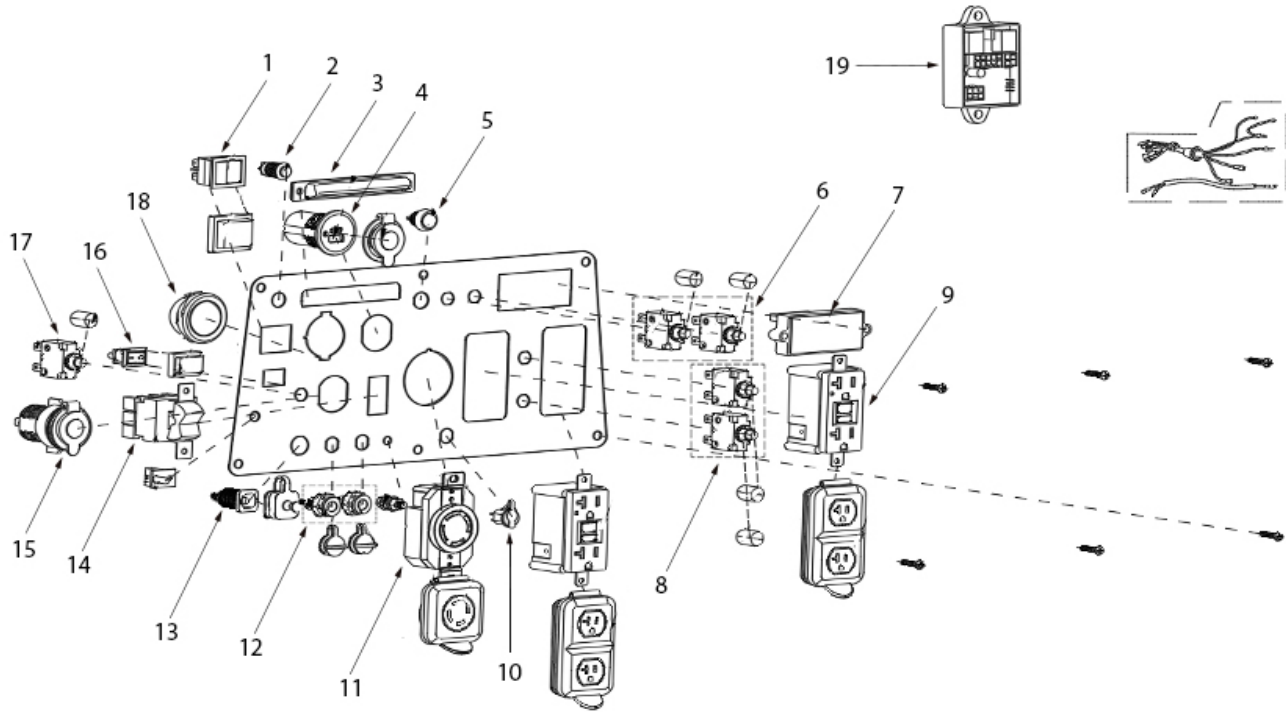

CONTROL PANEL