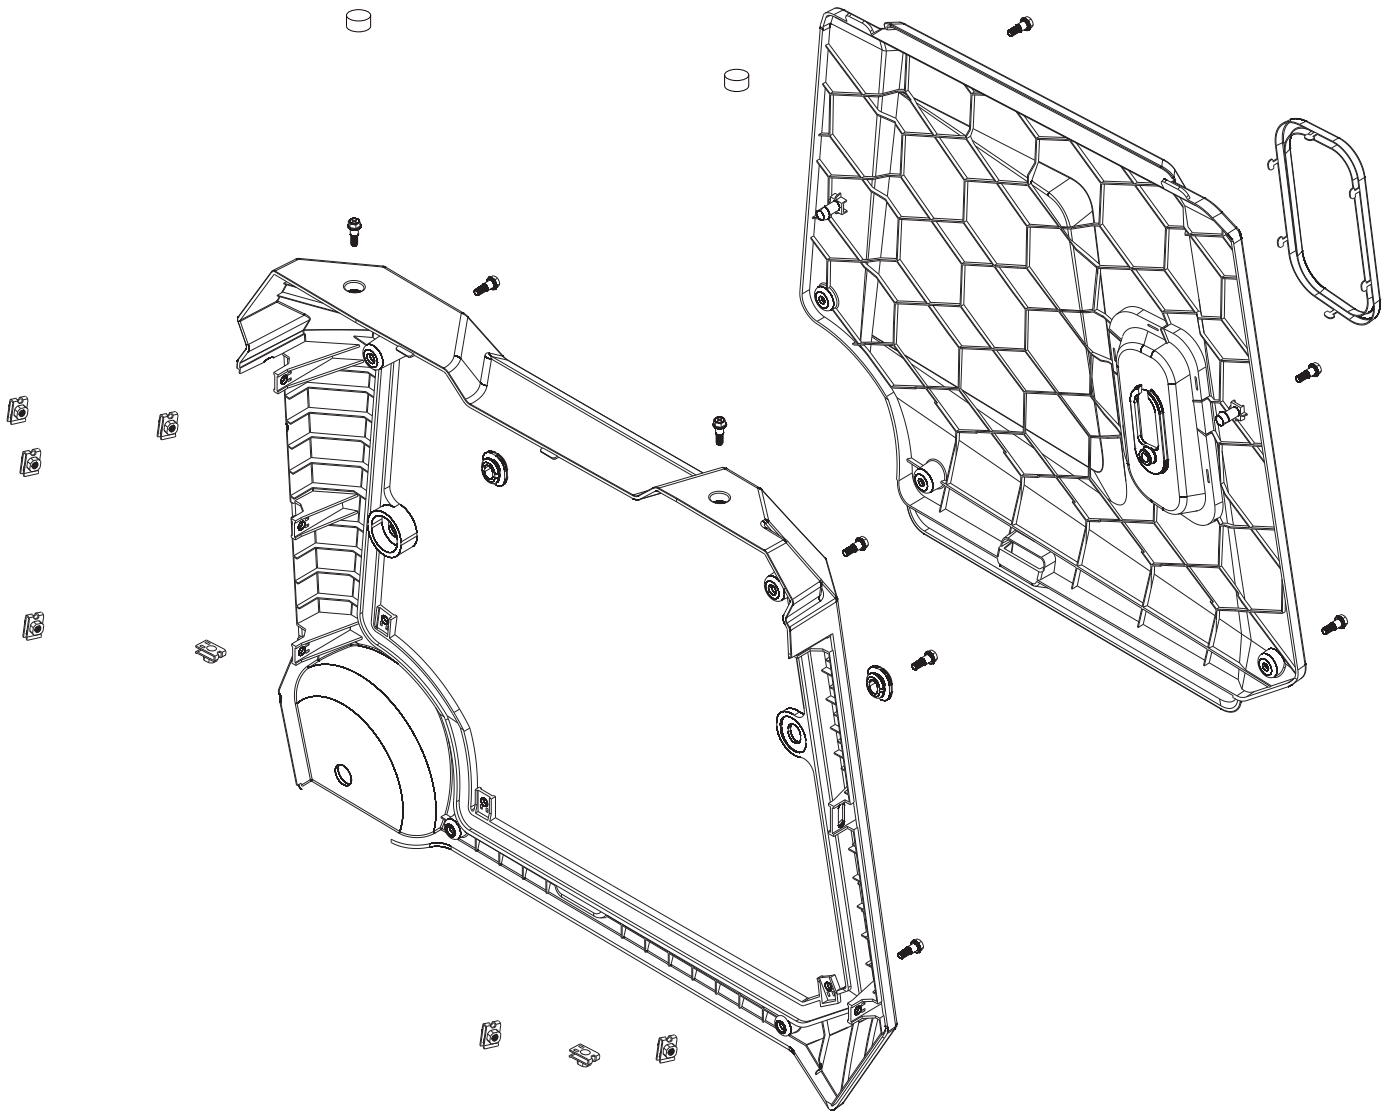

REF #	DESCRIPTION	QTY	BE PART #
1	EXTERIOR RIGHT COVER	1	85.561.120