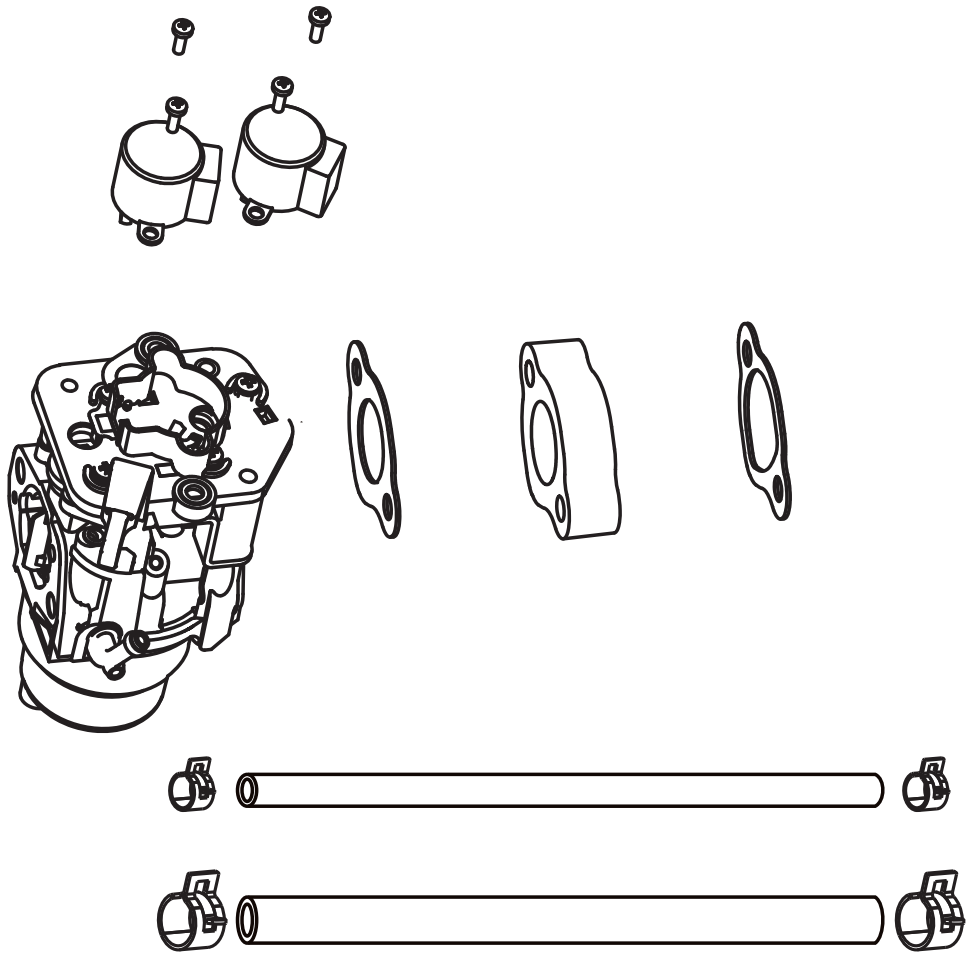

CARBURETOR ASSEMBLY