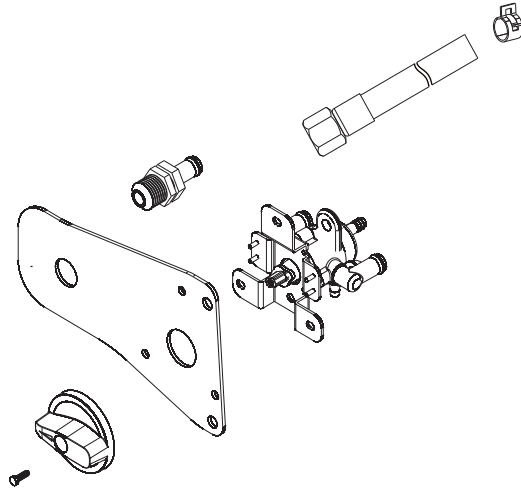

PARTS BREAKDOWN INVERTER GENERATOR

MODEL:BE7500iD

BEPOWEREQUIPMENT

.COM

PARTS BREAKDOWN INVERTER GENERATOR

MODEL:BE7500iD

CRANKCASE

REF #	DESCRIPTION	QTY	BE PART #
1	STARTING MOTOR W/BOLTS	2	85.561.052
2	TEMPERATURE SENSOR	1	85.561.030

PARTS BREAKDOWN INVERTER GENERATOR

MODEL:BE7500iD

CARBURETOR ASSEMBLY

REF #	DESCRIPTION	QTY	BE PART #
1	CARBURETOR ASSEMBLY	1	85.561.065

PARTS BREAKDOWN INVERTER GENERATOR

MODEL:BE7500iD

AIR CLEANER

REF #	DESCRIPTION	QTY	BE PART #
1	AIR CLEANER ASSEMBLY	1	85.561.066

PARTS BREAKDOWN INVERTER GENERATOR

MODEL:BE7500iD

RIGHT HOUSING

REF #	DESCRIPTION	QTY	BE PART #
1	EXTERIOR RIGHT COVER	1	85.561.120

PARTS BREAKDOWN INVERTER GENERATOR

MODEL:BE7500iD

FUEL SELECTOR

REF #	DESCRIPTION	QTY	BE PART #
1	FUEL SELECTOR SWITCH	1	85.561.067

MUFFLER PARTS

REF #	DESCRIPTION	QTY	BE PART #
1	MUFFLER ASSEMBLY	1	85.561.121

PARTS BREAKDOWN INVERTER GENERATOR

MODEL:BE7500iD

LPG REGULATOR

REF #	DESCRIPTION	QTY	BE PART #
1	PRESSURE REDUCING VALVE	1	85.561.068