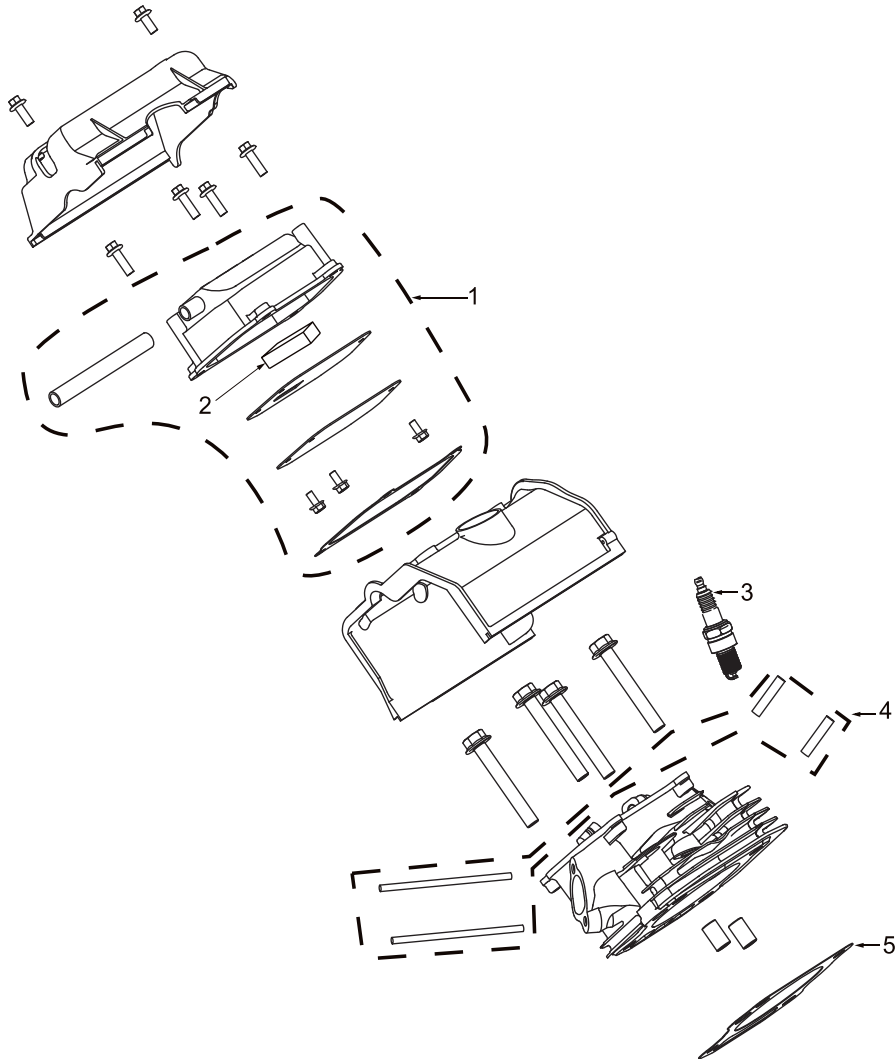

PARTS BREAKDOWN INVERTER GENERATOR

MODEL:BE7500iD

BEPOWEREQUIPMENT

.COM

PARTS BREAKDOWN INVERTER GENERATOR

MODEL:BE7500iD

CRANKCASE

REF #	DESCRIPTION	QTY	BE PART #
1	STARTING MOTOR W/BOLTS	2	85.561.052
2	TEMPERATURE SENSOR	1	85.561.030

PARTS BREAKDOWN INVERTER GENERATOR

MODEL:BE7500iD

CRANKCASE COVER

REF #	DESCRIPTION	QTY	BE PART #
1	LOW OIL SENSOR	1	85.561.092
2	MAGNETIC DIPSTICK	1	85.561.017

PARTS BREAKDOWN INVERTER GENERATOR

MODEL:BE7500iD

CYLINDER HEAD PARTS

REF #	DESCRIPTION	QTY	BE PART #
1	CYLINDER HEAD COVER ASSEMBLY	1	85.561.114
2	OIL CONDENSER	1	85.561.118
3	SPARK PLUG	1	85.561.115
4	INTAKE/EXHAUST STUD SET	2+2	85.561.116
5	CYLINDER HEAD GASKET	1	85.561.117