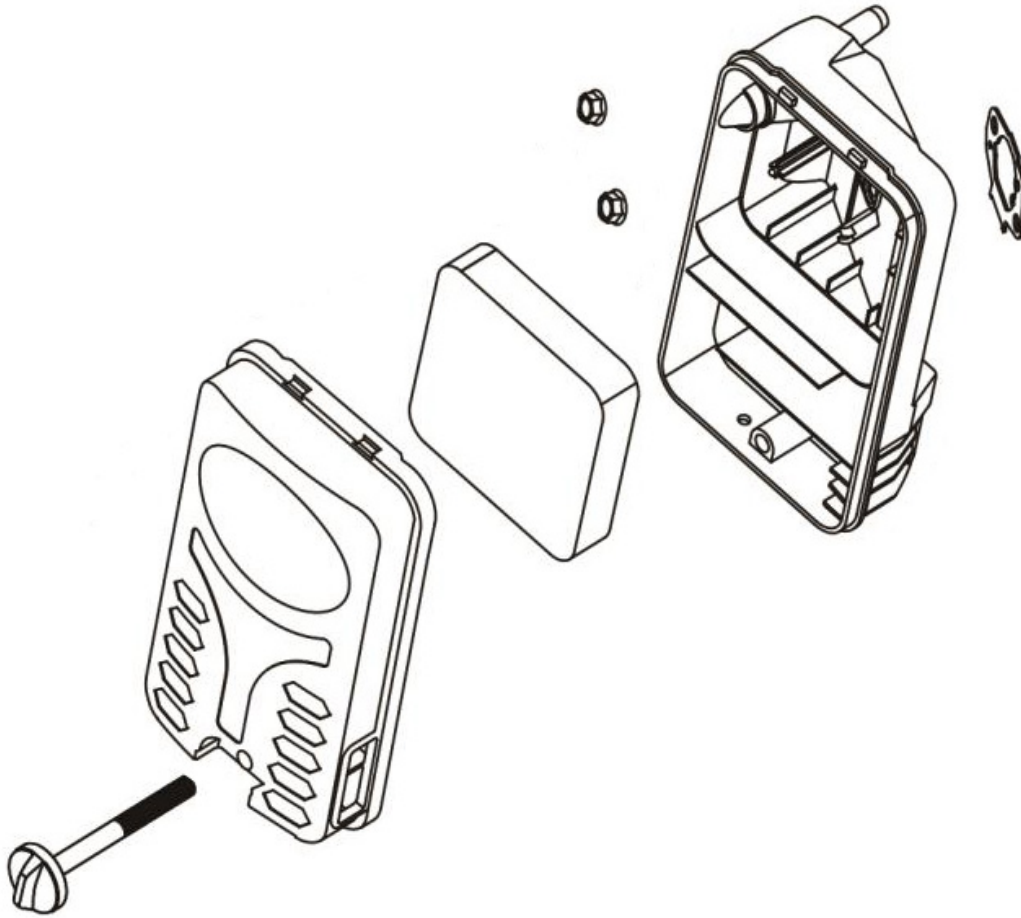

PARTS BREAKDOWN INVERTER GENERATOR

MODEL:BE7500iD

CARBURETOR ASSEMBLY

REF #	DESCRIPTION	QTY	BE PART #
1	CARBURETOR ASSEMBLY	1	85.561.065

PARTS BREAKDOWN INVERTER GENERATOR

MODEL:BE7500iD

AIR CLEANER

REF #	DESCRIPTION	QTY	BE PART #
1	AIR CLEANER ASSEMBLY	1	85.561.066