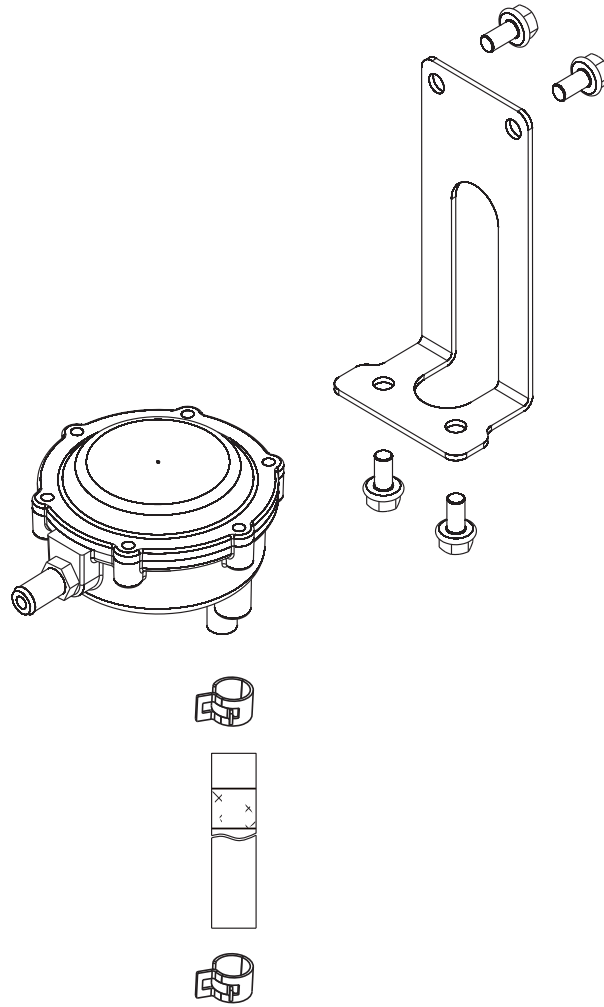

CYLINDER HEAD PARTS

REF #	DESCRIPTION	QTY	BE PART #
1	CYLINDER HEAD COVER ASSEMBLY	1	85.561.114
2	OIL CONDENSER	1	85.561.118
3	SPARK PLUG	1	85.561.115
4	INTAKE/EXHAUST STUD SET	2+2	85.561.116
5	CYLINDER HEAD GASKET	1	85.561.117

PARTS BREAKDOWN INVERTER GENERATOR

MODEL:BE7500iD

RIGHT HOUSING

REF #	DESCRIPTION	QTY	BE PART #
1	EXTERIOR RIGHT COVER	1	85.561.120

PARTS BREAKDOWN INVERTER GENERATOR

MODEL:BE7500iD

FUEL SELECTOR

REF #	DESCRIPTION	QTY	BE PART #
1	FUEL SELECTOR SWITCH	1	85.561.067

MUFFLER PARTS

REF #	DESCRIPTION	QTY	BE PART #
1	MUFFLER ASSEMBLY	1	85.561.121

PARTS BREAKDOWN INVERTER GENERATOR

MODEL:BE7500iD

LPG REGULATOR

REF #	DESCRIPTION	QTY	BE PART #
1	PRESSURE REDUCING VALVE	1	85.561.068

PARTS BREAKDOWN INVERTER GENERATOR

MODEL:BE7500iD

FLOOR

REF #	DESCRIPTION	QTY	BE PART #
1	LITHIUM BATTERY	1	85.561.072
2	WHEEL SET WITH HARDWARE	1	85.561.069
3	FOOT SET	1	85.561.122
4	VOLTAGE REGULATING RECTIFIER	1	85.561.103