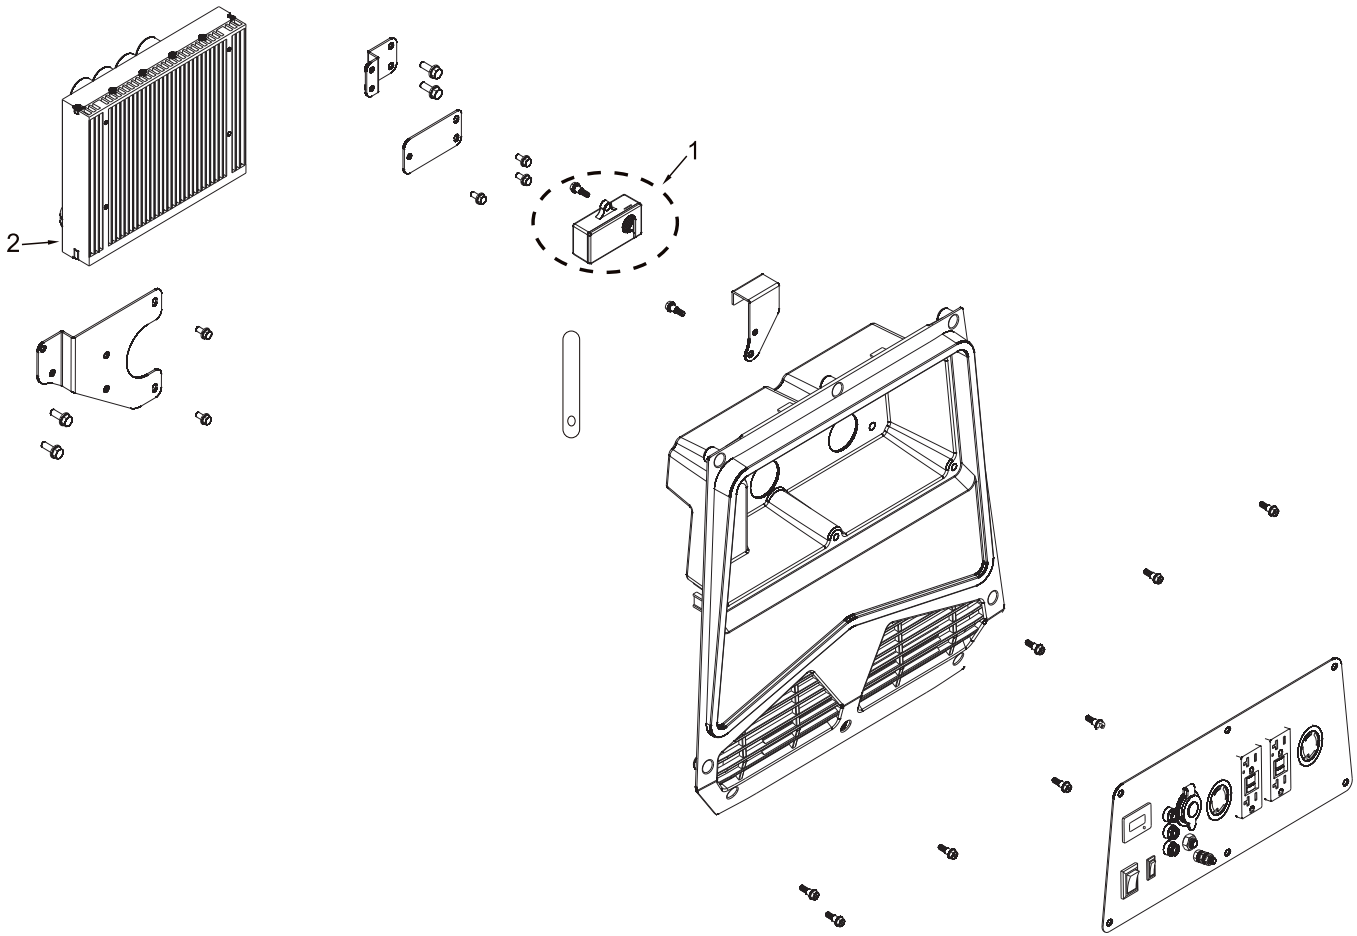

PARTS BREAKDOWN INVERTER GENERATOR

MODEL:BE7500iD

PULL ROD/HOUSING

REF #	DESCRIPTION	QTY	BE PART #
1	PULL HANDLE ASSEMBLY	1	85.561.070

PARTS BREAKDOWN INVERTER GENERATOR

MODEL:BE7500iD

PANEL

REF #	DESCRIPTION	QTY	BE PART #
1	CO ALARM	1	85.561.048
2	INVERTER	1	85.561.073