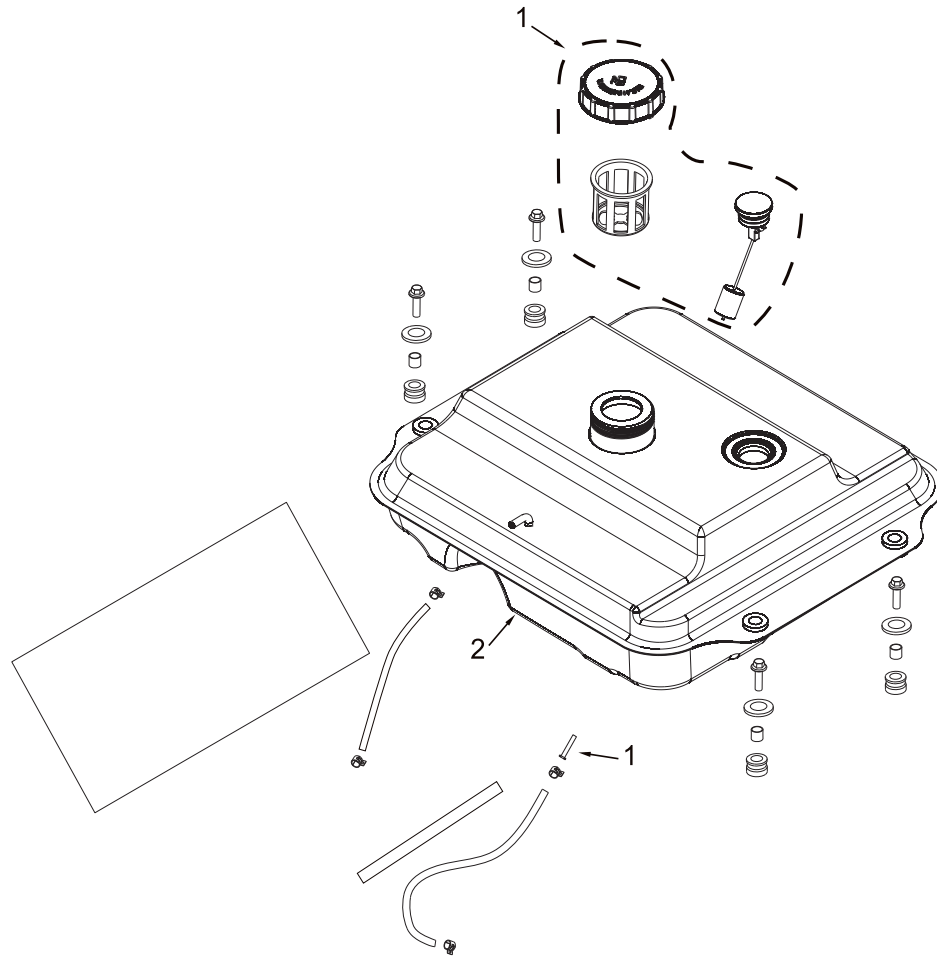

FUEL TANK COMPONENTS