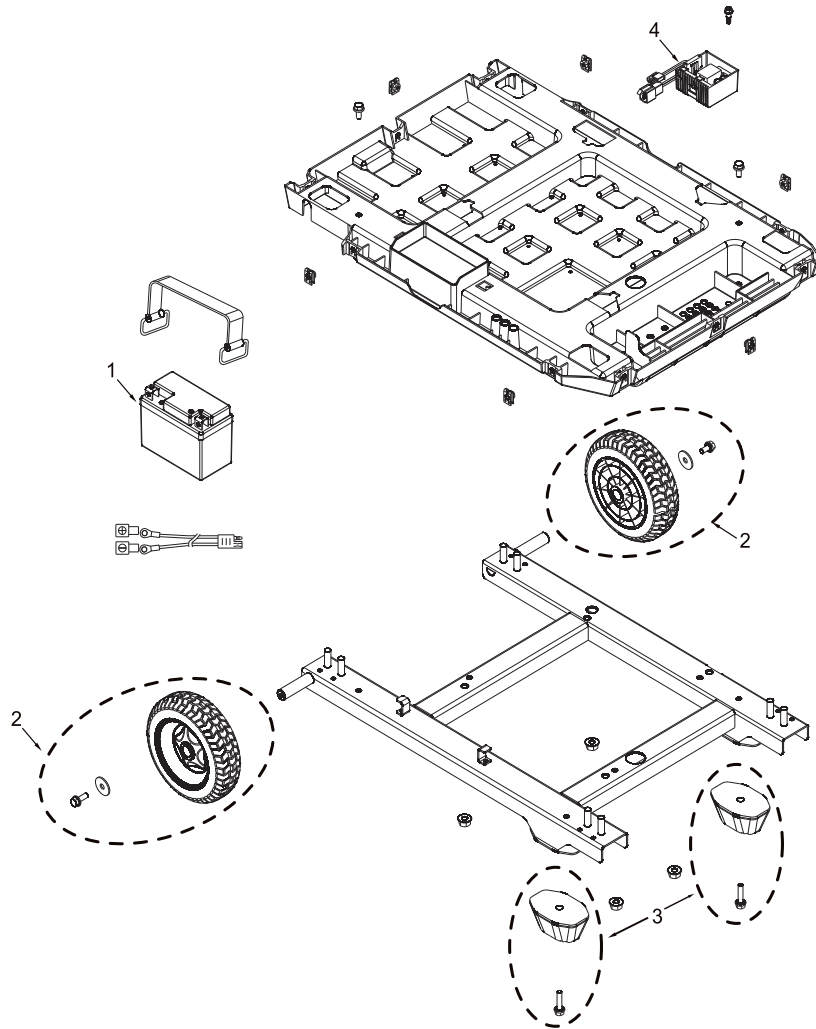

PARTS BREAKDOWN INVERTER GENERATOR

MODEL:BE7500iD

RIGHT HOUSING

REF #	DESCRIPTION	QTY	BE PART #
1	EXTERIOR RIGHT COVER	1	85.561.120

PARTS BREAKDOWN INVERTER GENERATOR

MODEL:BE7500iD

FUEL SELECTOR

REF #	DESCRIPTION	QTY	BE PART #
1	FUEL SELECTOR SWITCH	1	85.561.067

MUFFLER PARTS

REF #	DESCRIPTION	QTY	BE PART #
1	MUFFLER ASSEMBLY	1	85.561.121

PARTS BREAKDOWN INVERTER GENERATOR

MODEL:BE7500iD

LPG REGULATOR

REF #	DESCRIPTION	QTY	BE PART #
1	PRESSURE REDUCING VALVE	1	85.561.068

PARTS BREAKDOWN INVERTER GENERATOR

MODEL:BE7500iD

FLOOR

REF #	DESCRIPTION	QTY	BE PART #
1	LITHIUM BATTERY	1	85.561.072
2	WHEEL SET WITH HARDWARE	1	85.561.069
3	FOOT SET	1	85.561.122
4	VOLTAGE REGULATING RECTIFIER	1	85.561.103