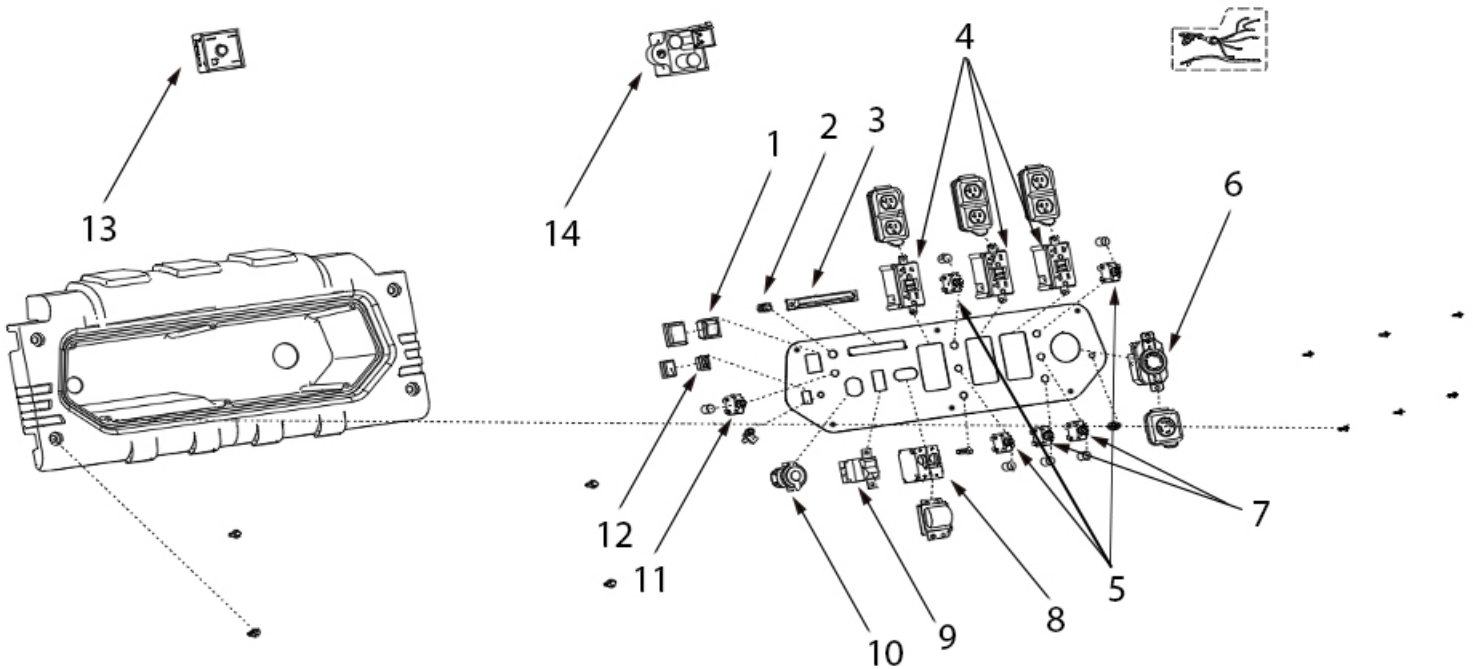

REF #	DESCRIPTION	QTY	BE PART #
1	ENGINE SWITCH	1	85.561.151
2	LED SWITCH	1	85.561.136
3	LED LIGHT	1	85.561.137
4	AC RECEPTACLE(GFCI) AC125V/20A	3	85.561.146
5	PROTECTOR 20A	3	85.561.141
6	AC RECEPTACLE AC125V250V/30A	1	85.561.145
7	PROTECTOR 30A	2	85.561.149
8	CIRCUIT BREAKER 2P-27A	1	85.561.152
9	VOLTAGE SWITCH	1	85.561.143
10	DC12V	1	85.561.148
11	DC THERMAL PROTECTION 8A	1	85.561.147
12	IDLE SWITCH	1	85.561.153
13	RECTIFIER BRIDGE	1	85.561.149
14	DC08	1	85.561.142