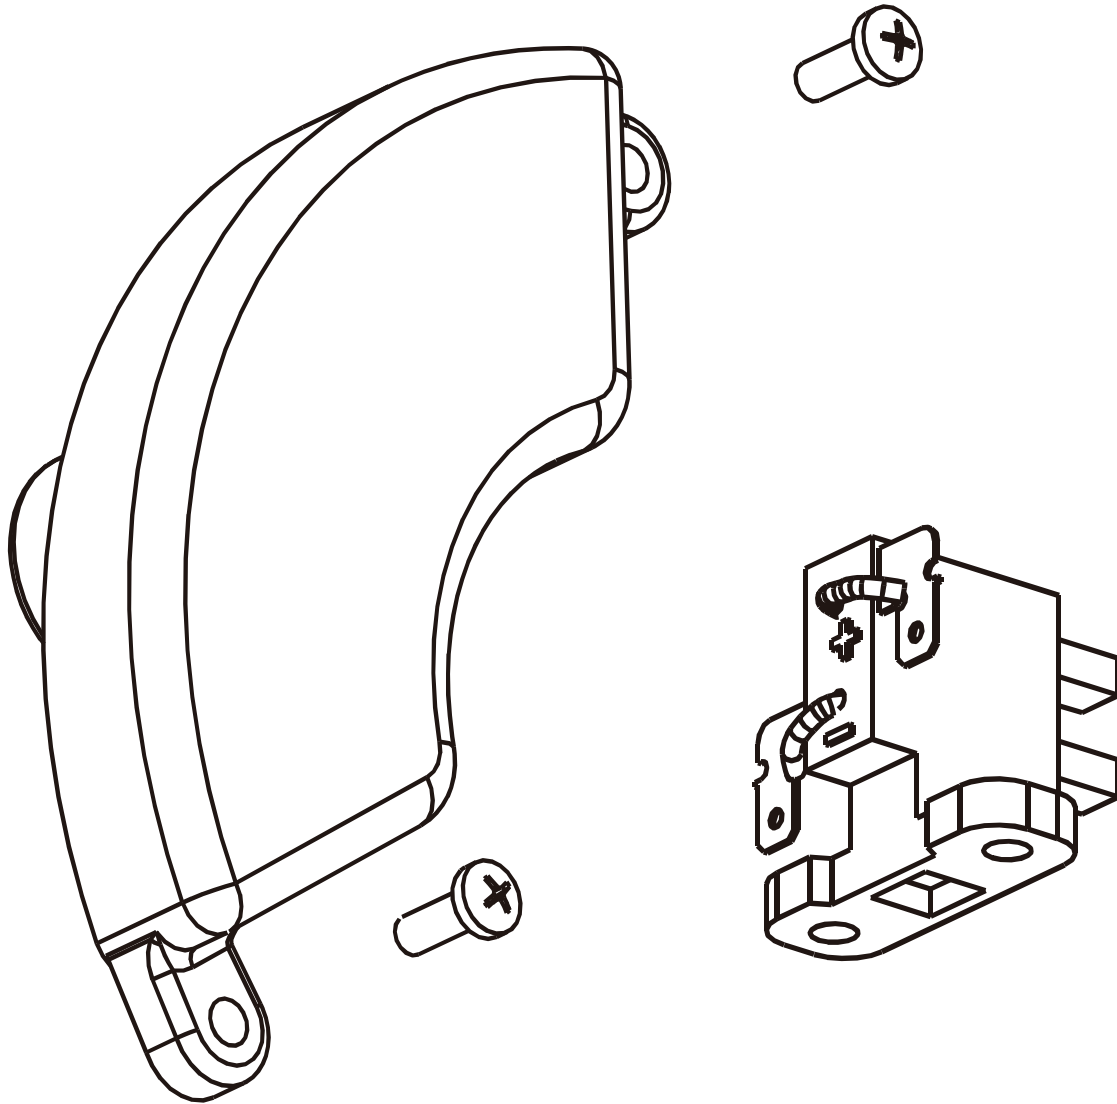

PARTS BREAKDOWN GENERATOR

MODEL:BE9000

ENGINE STARTER

REF #	DESCRIPTION	QTY	BE PART #
1	RECOIL ASSEMBLY	1	85.561.022

PARTS BREAKDOWN GENERATOR

MODEL:BE9000

VALVE COVER

REF #	DESCRIPTION	QTY	BE PART #
1	CYLINDER HEAD COVER & GASKET	1	85.561.094

PARTS BREAKDOWN GENERATOR

MODEL:BE9000

SPEED ADJUSTMENT BASE PARTS

REF #	DESCRIPTION	QTY	BE PART #
1	IDLE SOLENOID	1	85.561.028

PARTS BREAKDOWN GENERATOR

MODEL:BE9000

CARBURETOR ASSEMBLY

REF #	DESCRIPTION	QTY	BE PART #
1	CARBURETOR ASSEMBLY	1	85.561.023

PARTS BREAKDOWN GENERATOR

MODEL:BE9000

AIR CLEANER ASSEMBLY

REF #	DESCRIPTION	QTY	BE PART #
1	AIR CLEANER ASSEMBLY	1	85.561.024

PARTS BREAKDOWN GENERATOR

MODEL:BE9000

MUFFLER PARTS

REF #	DESCRIPTION	QTY	BE PART #
1	MUFFLER & GASKET	1	85.561.095

PARTS BREAKDOWN GENERATOR

MODEL:BE9000

AVR AND BRUSHES

REF #	DESCRIPTION	QTY	BE PART #
1	AVR AND BRUSHES	1	85.561.025

PARTS BREAKDOWN GENERATOR

MODEL:BE9000

FRAME PARTS

REF #	DESCRIPTION	QTY	BE PART #
1	COLD WEATHER PRIMER	1	85.561.005
2	CO ALARM	1	85.561.006