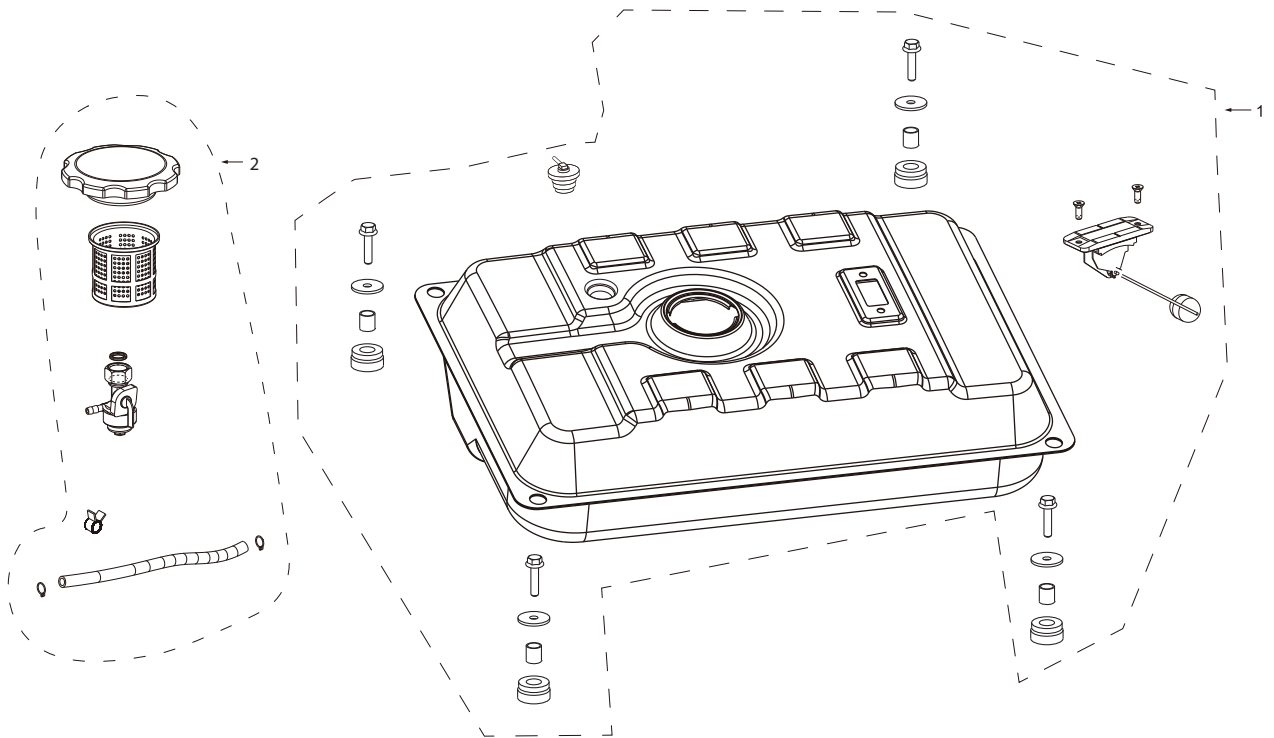

FUEL TANK PARTS