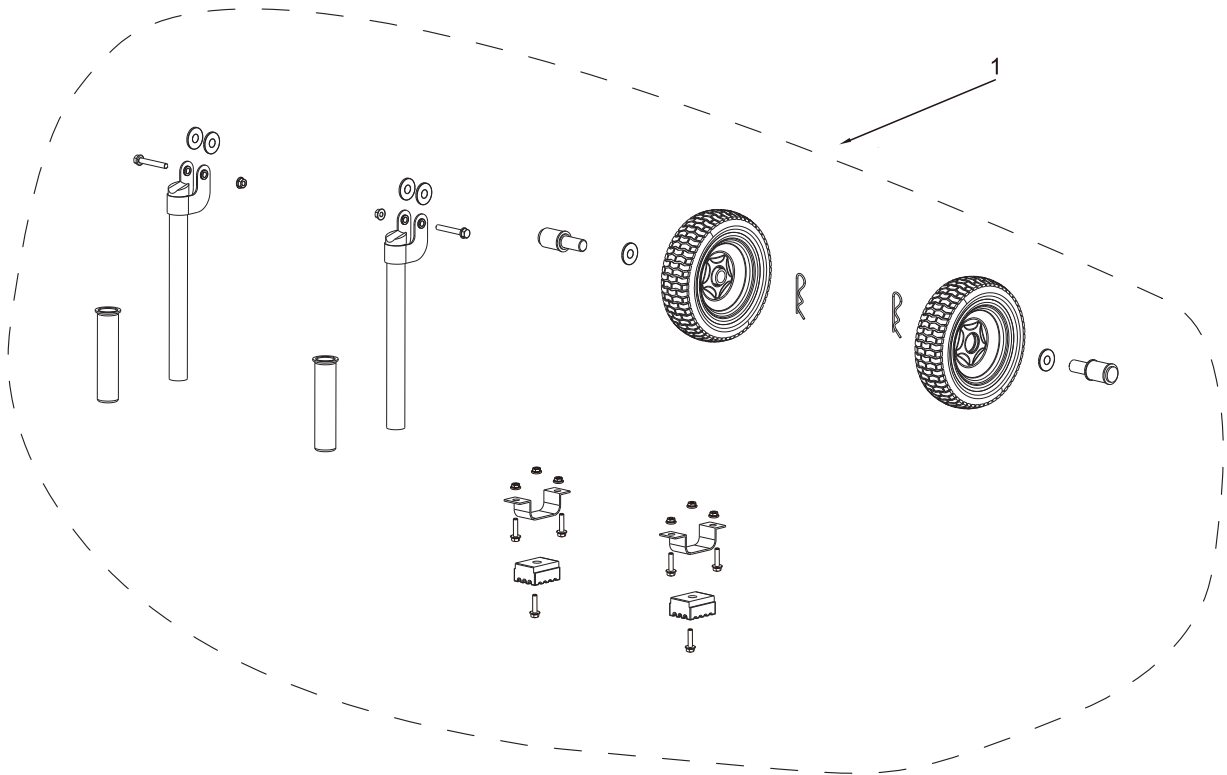

## WHEEL AND HANDLE SET

REF #	DESCRIPTION	QTY	BE PART #
1	WHEEL AND HANDLE SET	2	85.561.011