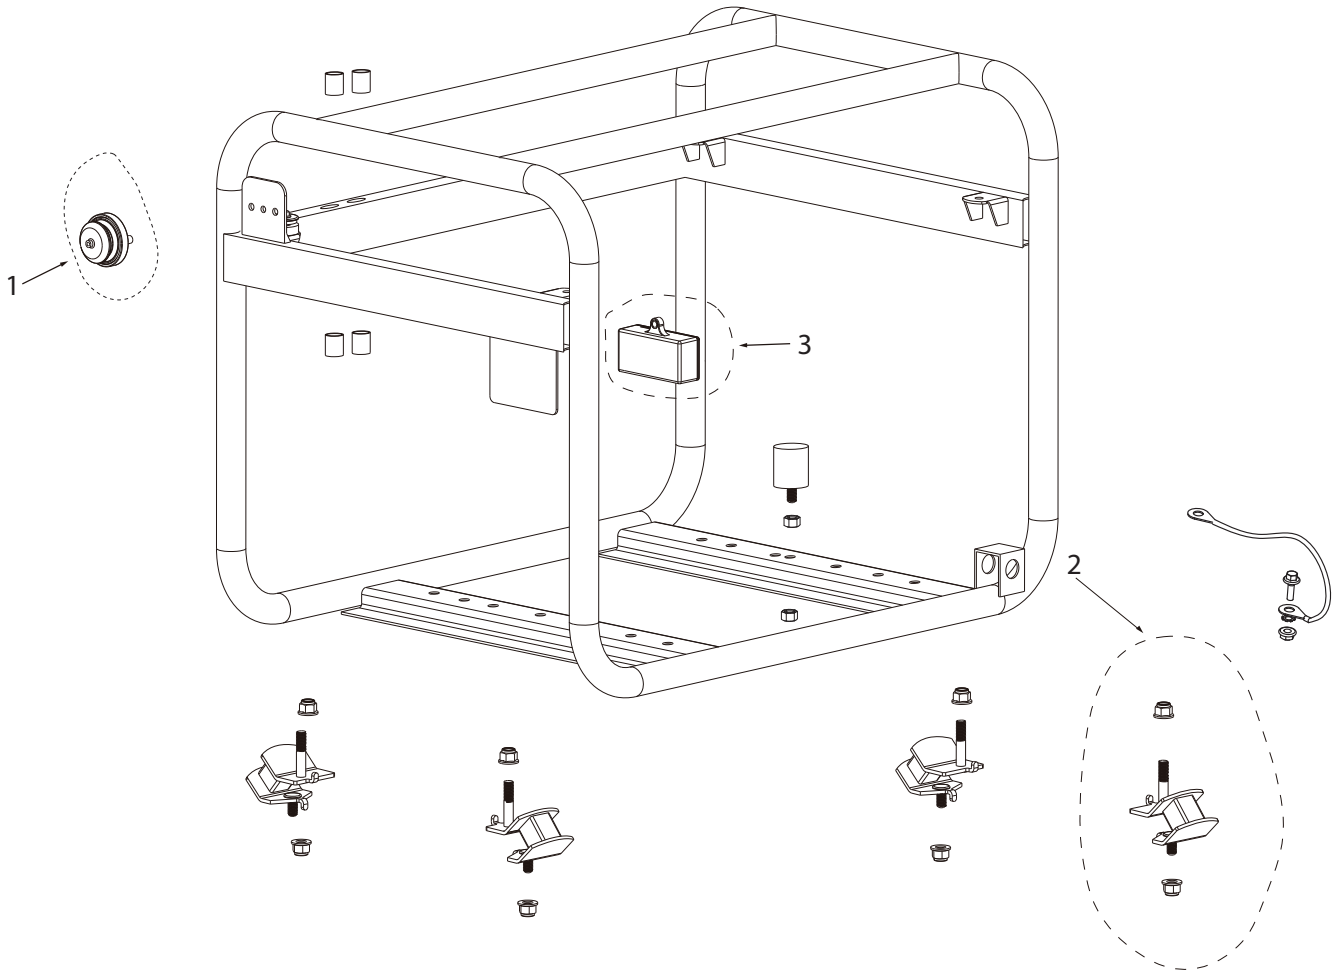

FRAME PARTS

REF #	DESCRIPTION	QTY	BE PART #
1	COLD WEATHER PRIMER	1	85.561.005
2	SHOCK ABSORBER SET	4	85.561.085
3	CO ALARM	1	85.561.006