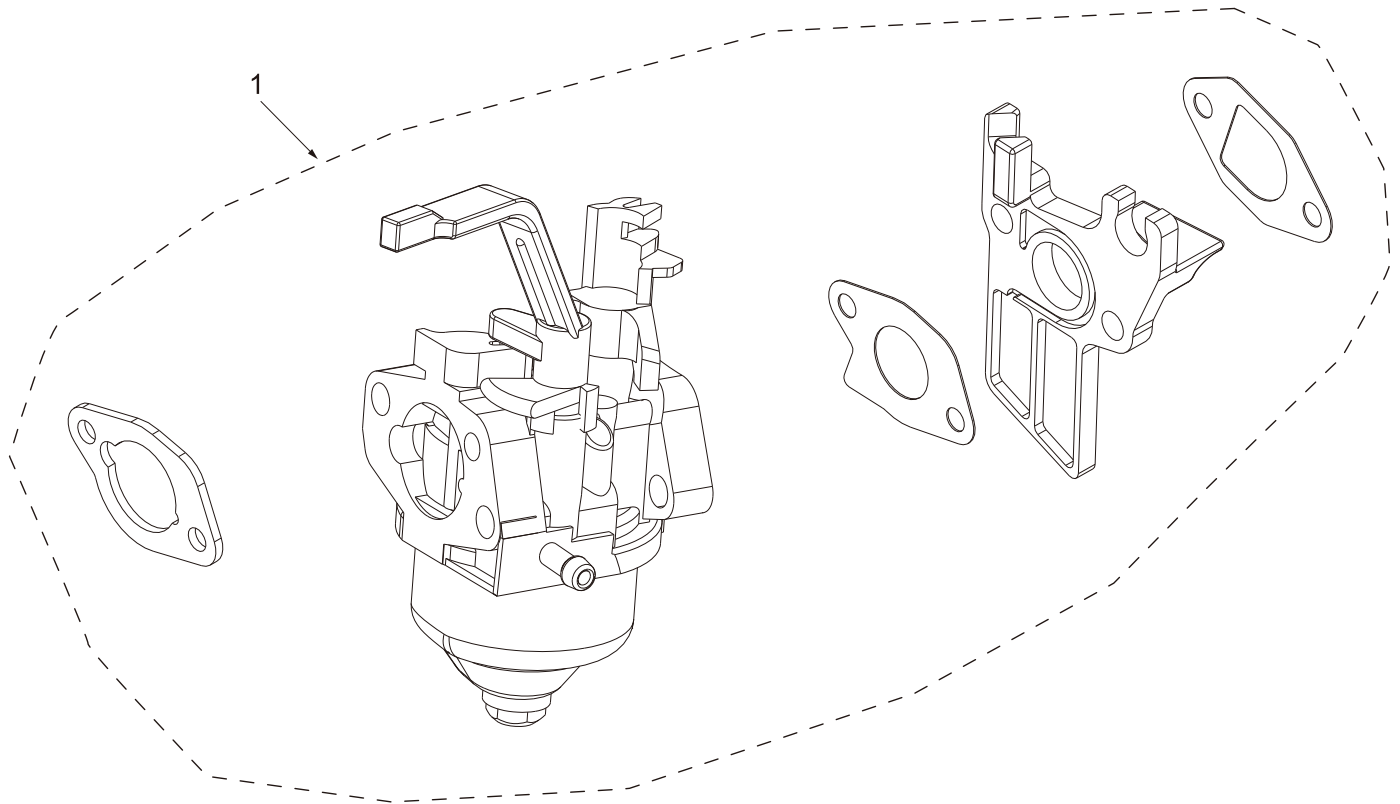

REF #	DESCRIPTION	QTY	BE PART #
1	CARBURETOR ASSEMBLY	1	85.561.008