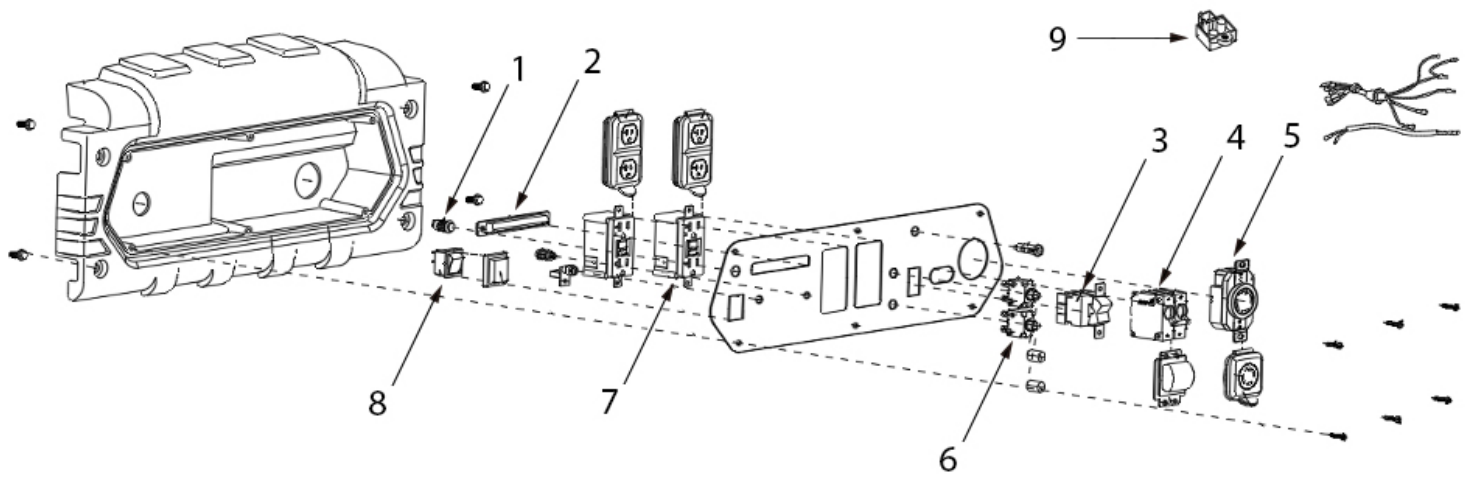

REF #	DESCRIPTION	QTY	BE PART #
1	LED SWITCH	1	85.561.136
2	LED LIGHT	1	85.561.137
3	VOLTAGE SWITCH	1	85.561.143
4	CIRCUIT BREAKER 2P-16A	1	85.561.144
5	AC RECEPTACLE AC125V250V/30A	1	85.561.145
6	PROTECTOR 20A	2	85.561.141
7	AC RECEPTACLE(GFCI) AC125V/20A	2	85.561.146
8	ENGINE SWITCH	1	85.561.135
9	DC08	1	85.561.142