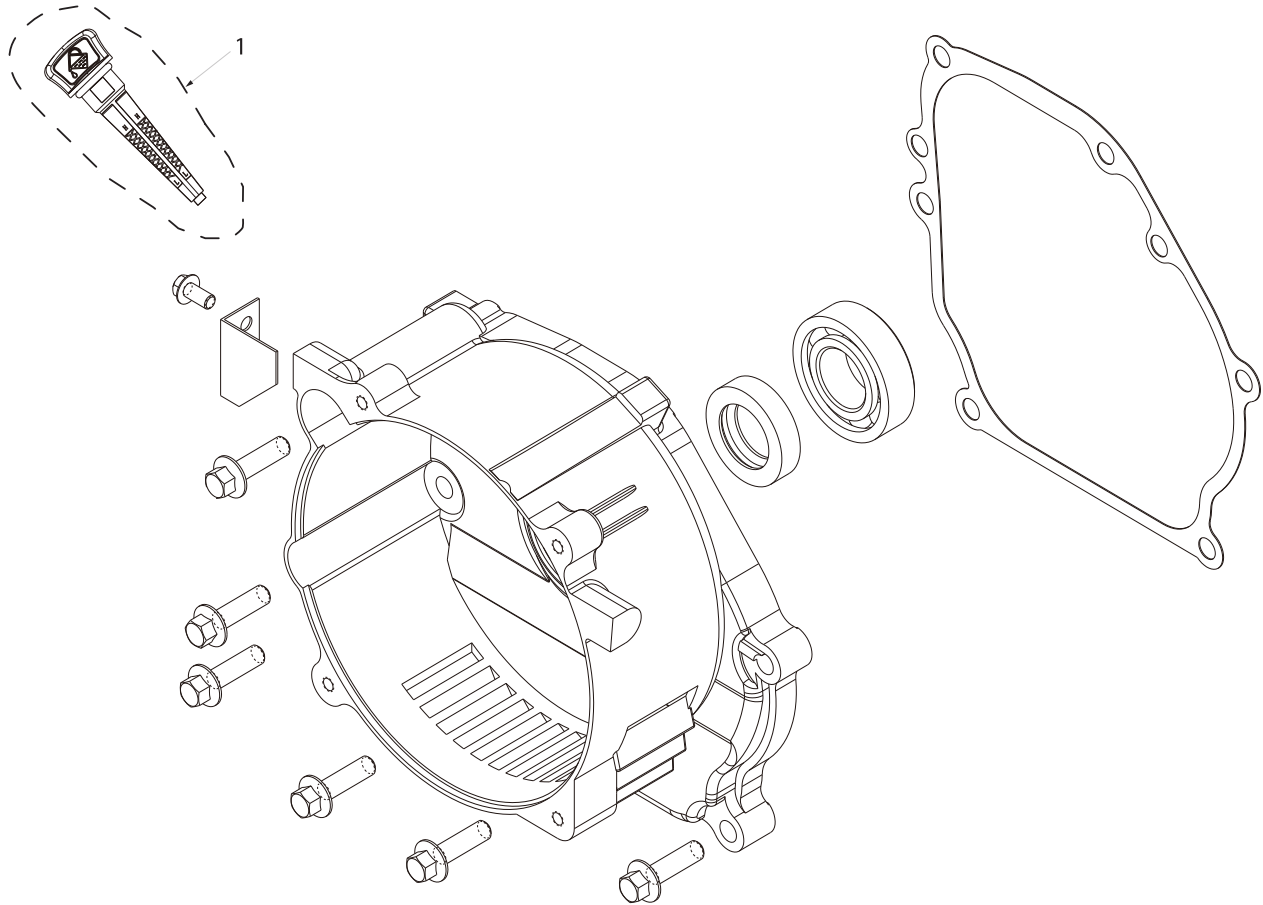

CRANKCASE COVER