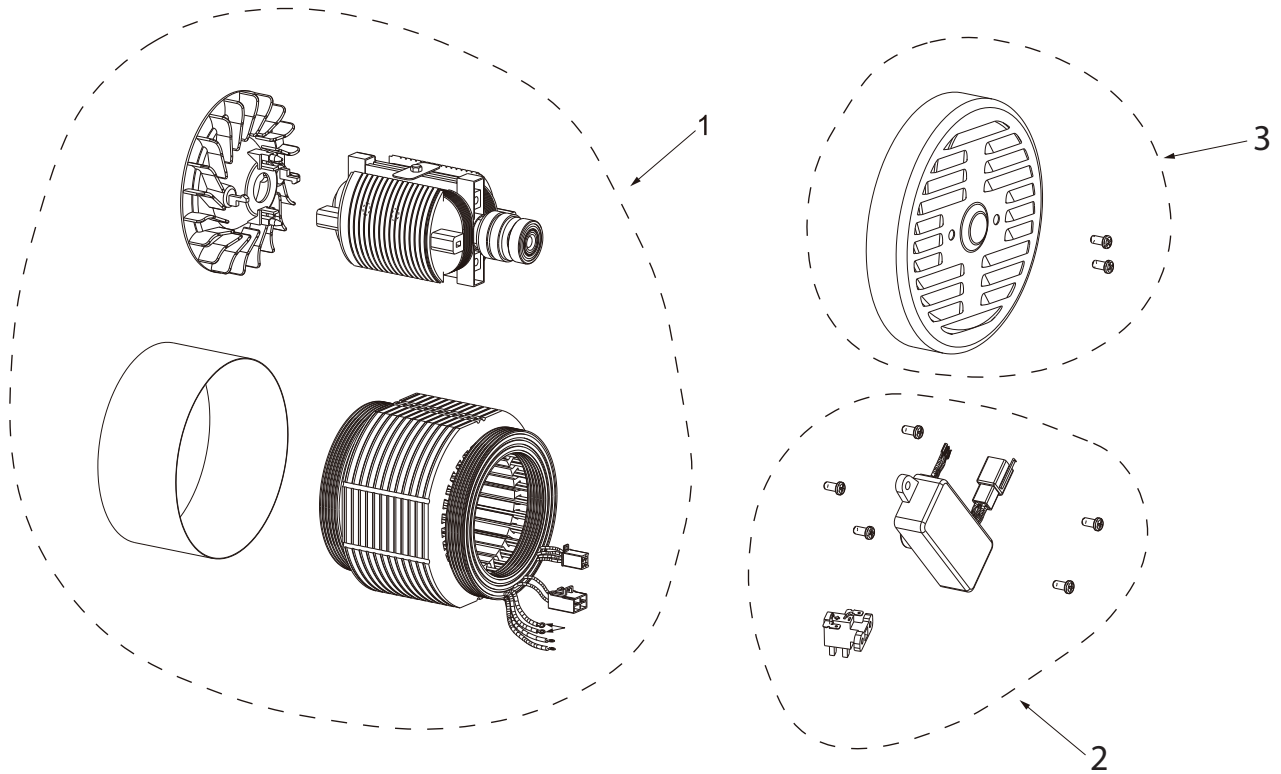

ALTERNATOR