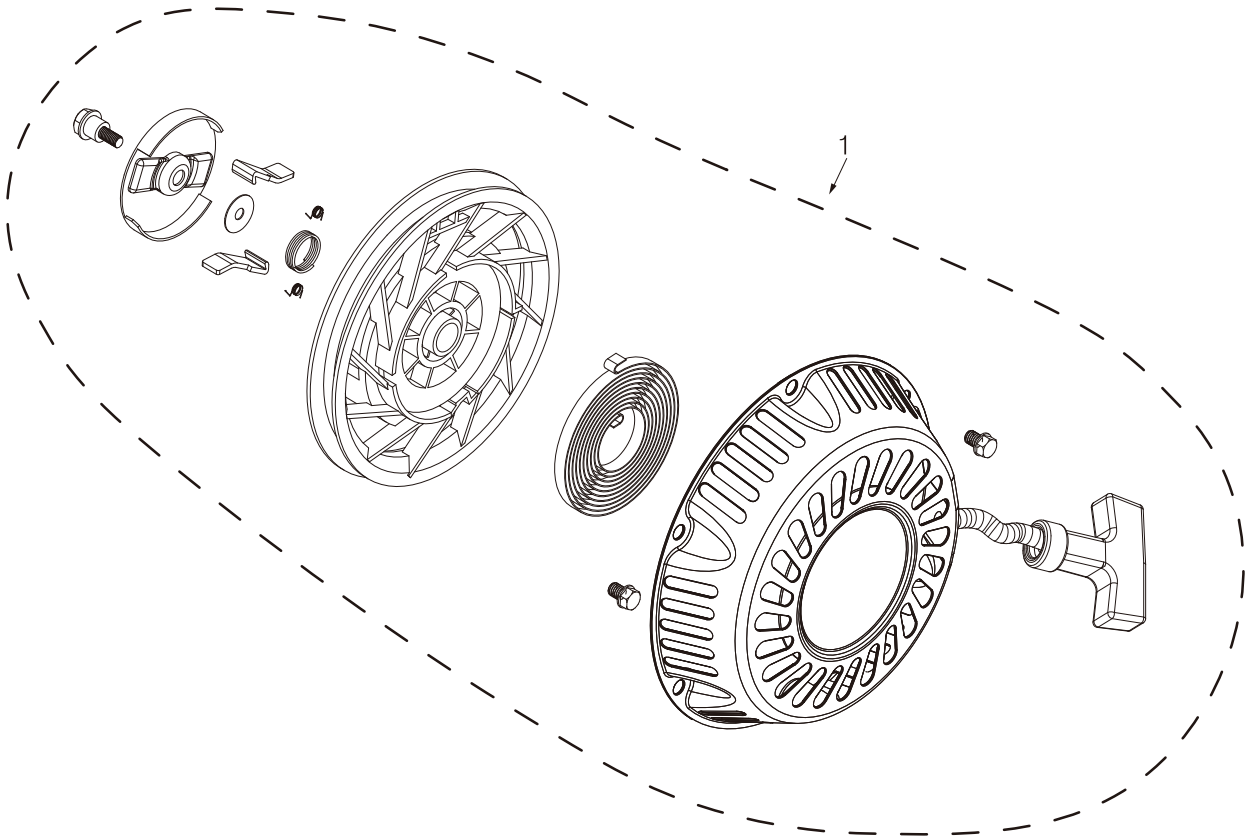

ENGINE STARTER