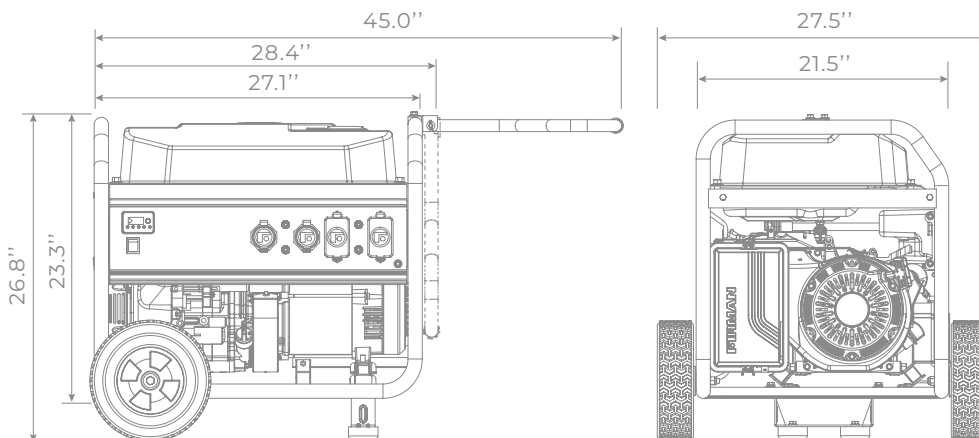

P06701

8350/6700 WATT 30A 120/240V RECOIL START
GAS PORTABLE GENERATOR

FIRMAN[®]
POWER EQUIPMENT

8716 WEST LUDLOW DR. SUITE #6
PEORIA, AZ 85381
1-844-347-6261

WWW.FIRMANPOWEREQUIPMENT.COM

STARTING WATTS // 8350
RUNNING WATTS // 6700
VOLTAGE // 120 / 240V
FREQUENCY // 60Hz
ENGINE TYPE // OHV
STARTING SYSTEM // RECOIL
FUEL TANK SIZE // 8.0 GAL
RUN-TIME // UP TO 13 HRS (@50% LOAD)
DECIBLES // 74 dB (@7m @50% LOAD)
CARTON L×W×H // 31.7" × 21.7" × 24.4"
GROSS WEIGHT // 188.5 LBS.
UNIT WEIGHT // 178 LBS.
UNITS PER PALLET // 4
UNITS PER CONTAINER // 216 / 40HQ

CONTROL PANEL

(4) 5-20R 20A-120V GFCI
(1) L14-30R 30A-120/240V TWIST LOCK
(1) L5-30R 30A-120V TWIST LOCK

8350
STARTING WATTS

30A
120/240V

13-HR

3
YEAR
WARRANTY

BEST USED