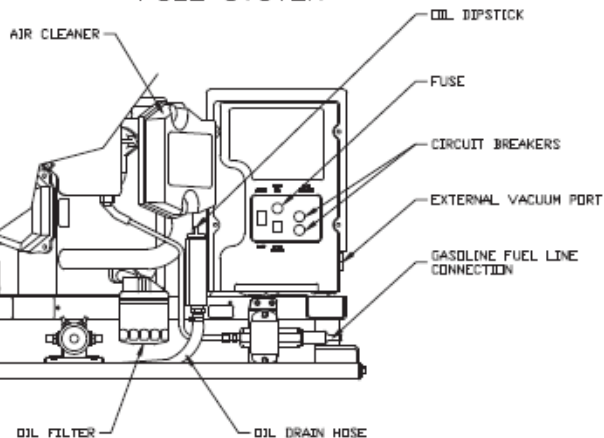

PRIMEPACK 50G
 OPTIONAL GASOLINE
 FUEL SYSTEM

* ALL DIMENSIONS ARE IN
 MILLIMETERS [INCHES]