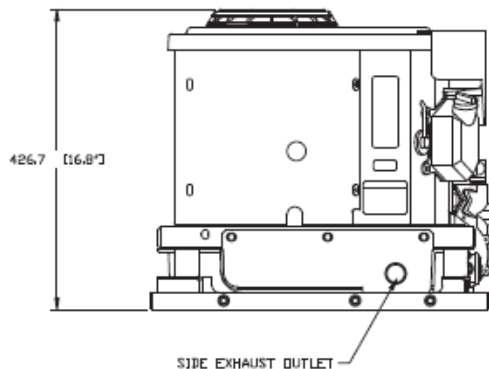

PRIMEPACK 50G
 OPTIONAL GASOLINE
 FUEL SYSTEM

* ALL DIMENSIONS ARE IN
 MILLIMETERS [INCHES]