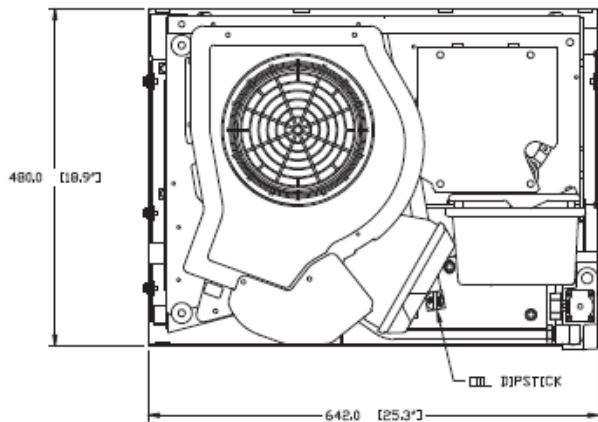

PRIMEPACK 50G
 OPTIONAL GASOLINE
 FUEL SYSTEM

* ALL DIMENSIONS ARE IN
 MILLIMETERS [INCHES]