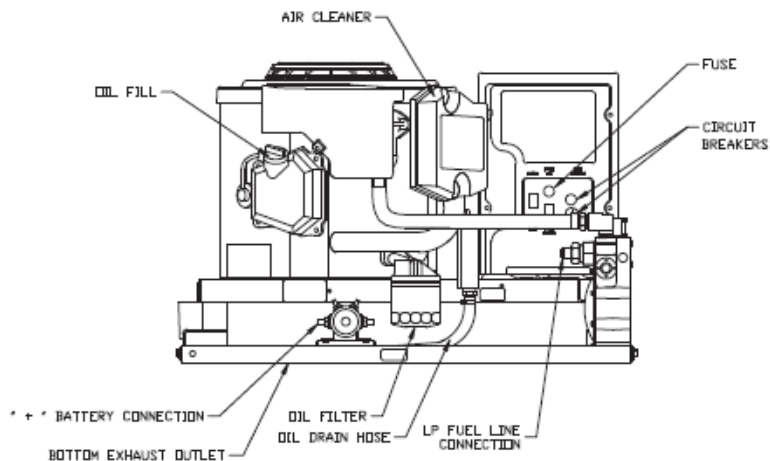

PRIMEPACK 50G
 OPTIONAL GASOLINE
 FUEL SYSTEM

* ALL DIMENSIONS ARE IN
 MILLIMETERS [INCHES]