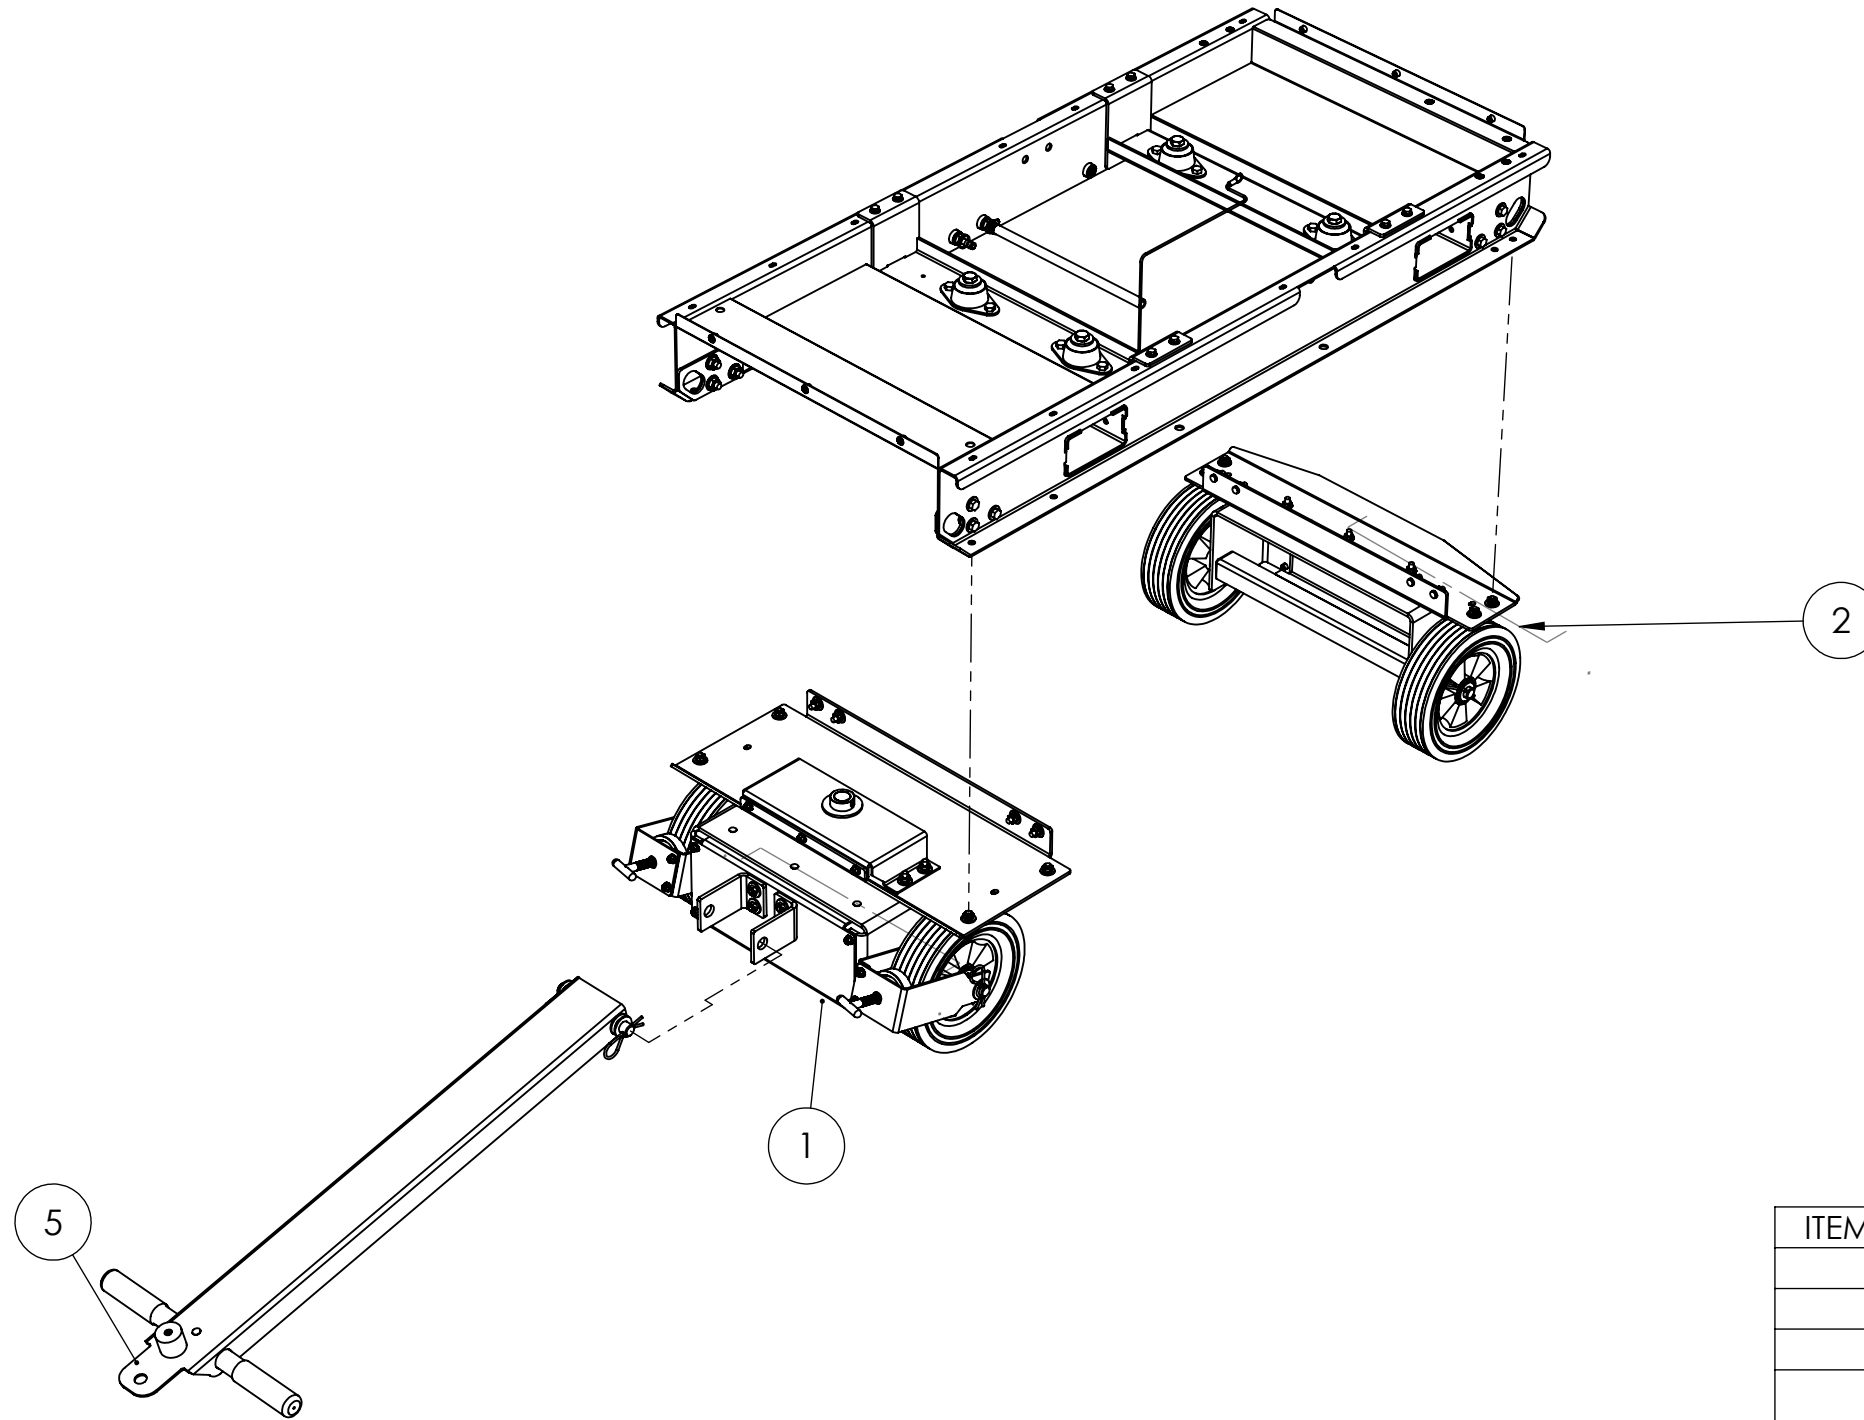

2000-0509

REVISIONS					
REV.	IRN	DESCRIPTION	DATE	BY	APP'D
A	CA14579	NEW PART	9/17/2023	RLV	MCB
B	CA15297	PARTS BAG CREATED, CORRECTED DECAL KIT, UPDATES TO INTERNAL ASSEMBLIES	5/16/2024	RLV	MCB

ITEM NO.	PART NUMBER	DESCRIPTION	QTY.
1	1000-1525	FRONT AXLE ASSY	1
2	1000-1536	REAR AXLE ASSY	1
3	100114-775	RP15 DOLLY KIT PALLET	1
4	15715-102	DECAL KIT, PACKAGING, ACCESSORIES	1
5	2000-0530	RP15 TONGUE ASSEMBLY	1
6	100047-820	RP 15 DOLLY KIT CARTON	1
7	2000-0128	2000-0509 KIT PARTS BAG	1

THIS DRAWING CONTAINS PROPRIETARY INFORMATION BELONGING TO WINCO. UNAUTHORIZED USE IS PROHIBITED.  ALL DIMENSIONS INCH ALL WEIGHT POUNDS	TOLERANCE:	+/- 0.0625 DECIMAL +/- 1 DEG ANGULAR	TITLE:	RP 15 DOLLY KIT  PART: 2000-0509 1 of 1
	WEIGHT:	234.322 LBS		
	MODEL:			